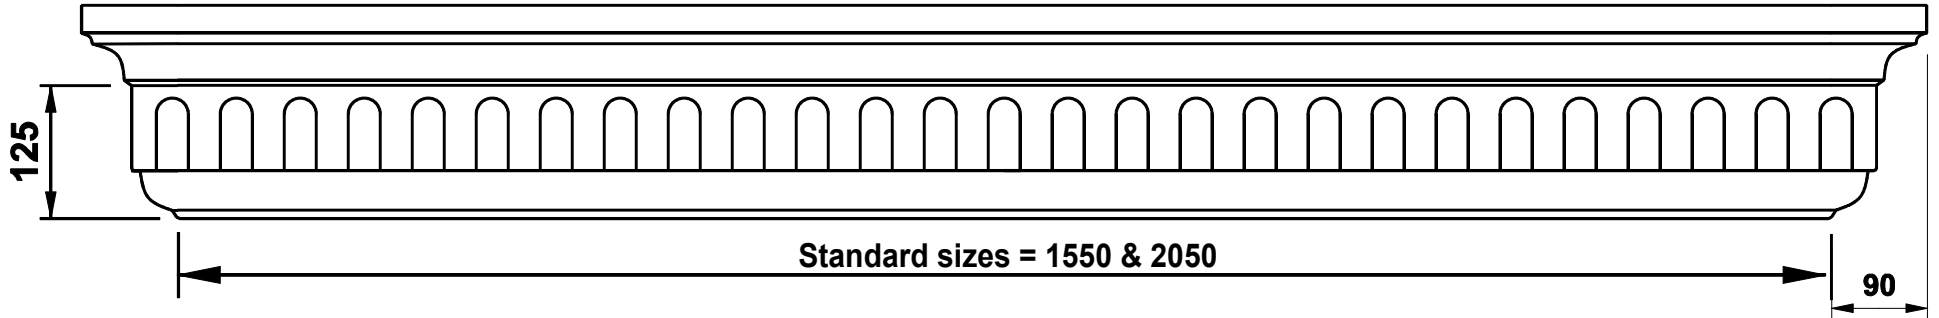

ResinRoofs.com
....Reliability starts at the top

FRONT VIEW

Available in 3 shades of white,
Brown, Light Oak and
Rosewood.

SIDE VIEW

Standard sizes: 1550 x 500
2050 x 500

Special colours and sizes available by request