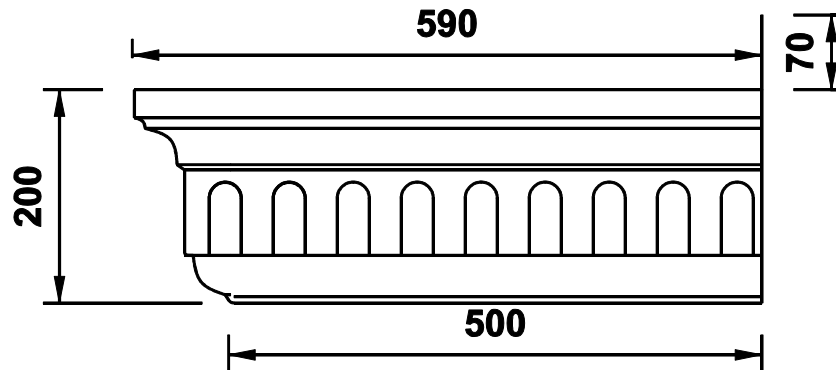

ResinRoofs.com
....Reliability starts at the top

FRONT VIEW

Available in 3 shades of white,
Brown, Light Oak and
Rosewood.

SIDE VIEW

Standard sizes: 1550 x 500
2050 x 500

Special colours and sizes available by request