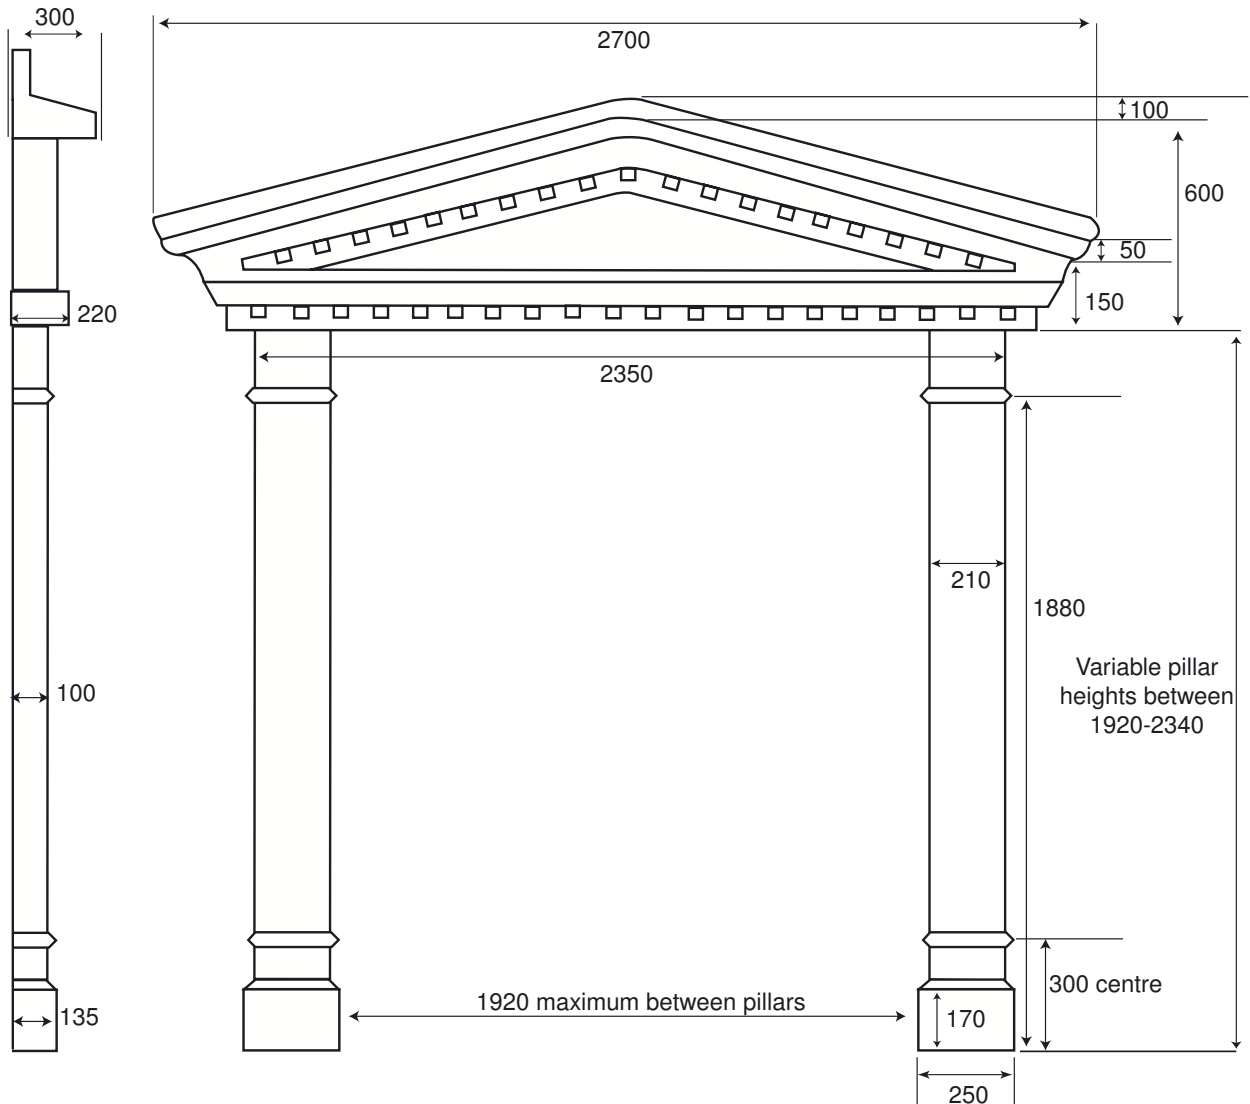

# VICTORIAN PORTICO DOOR SURROUND

*Manufactured in a Satin Finish*

## **Available in Various Colours:**

- 3 Shades of White: Standard, Ultra, Deepplas
- Light Oak • Chocolate Brown • Rosewood

*(The top edge can be supplied with a lead effect finish.)*